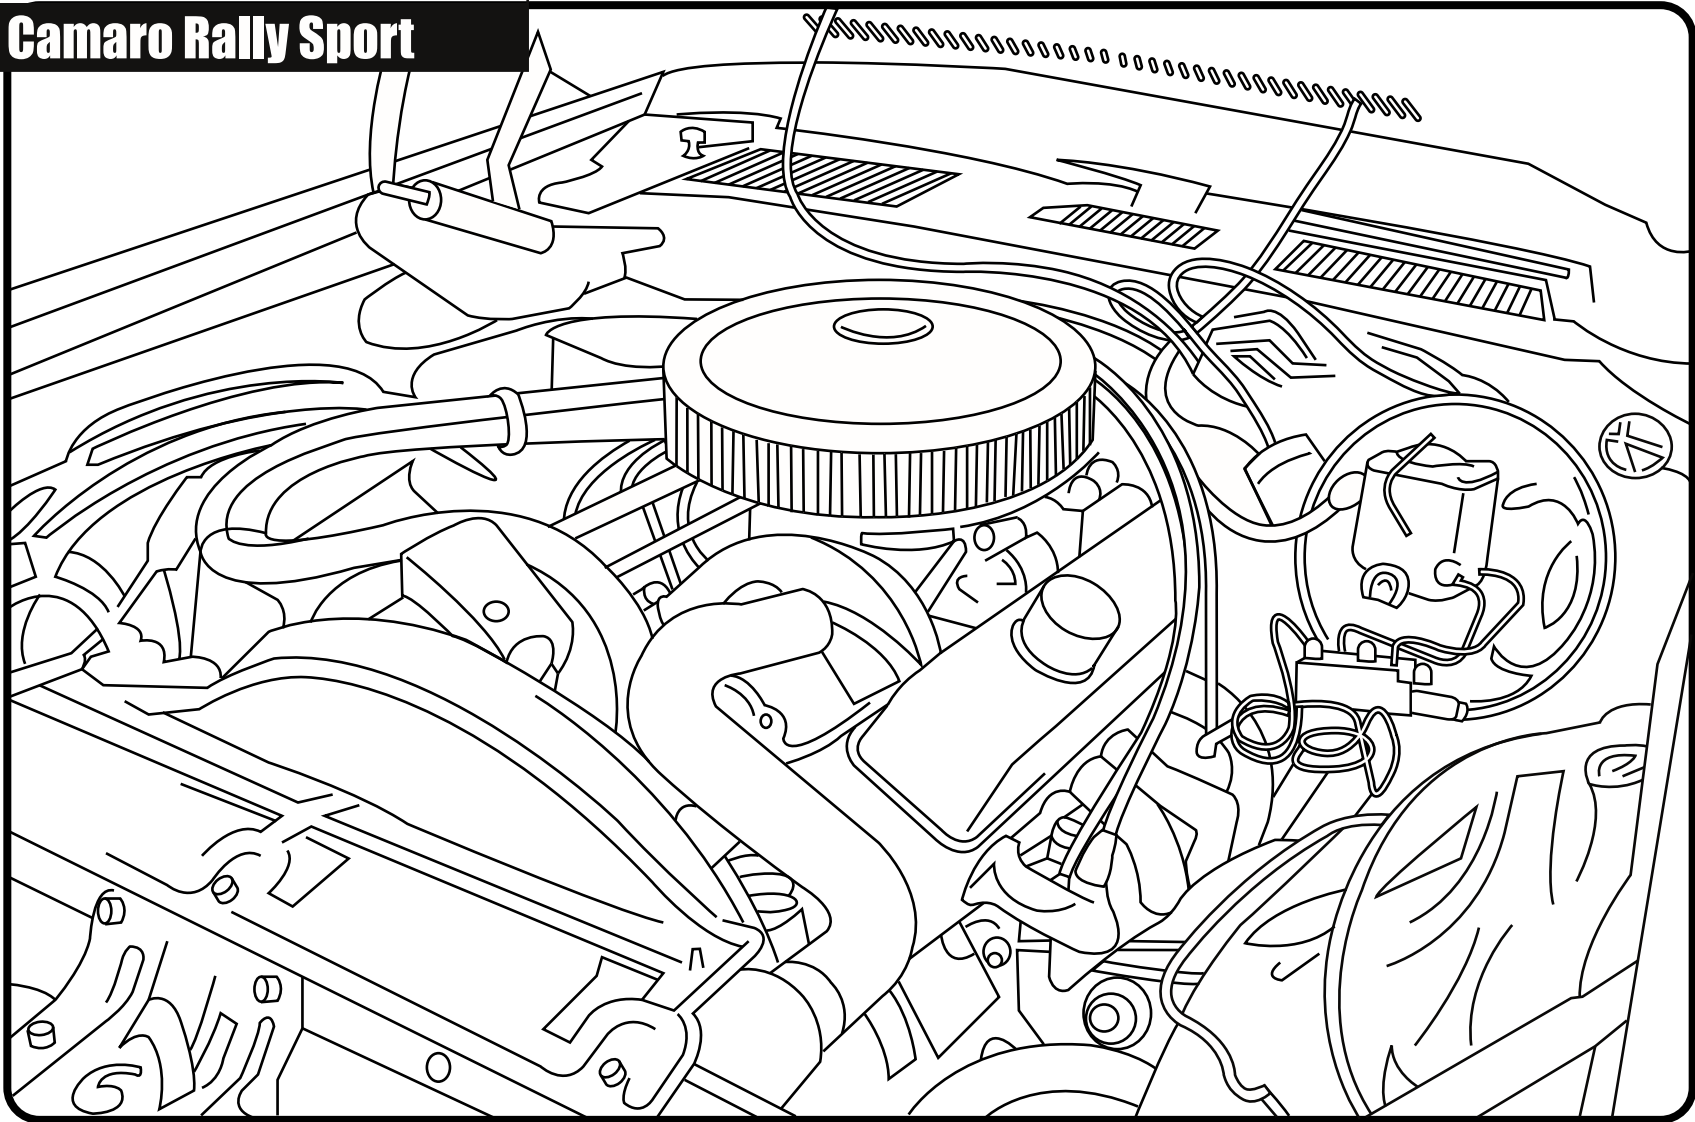

NASTY Z28 .COM

Car Owner: theflash

1971 Camaro Rally Sport